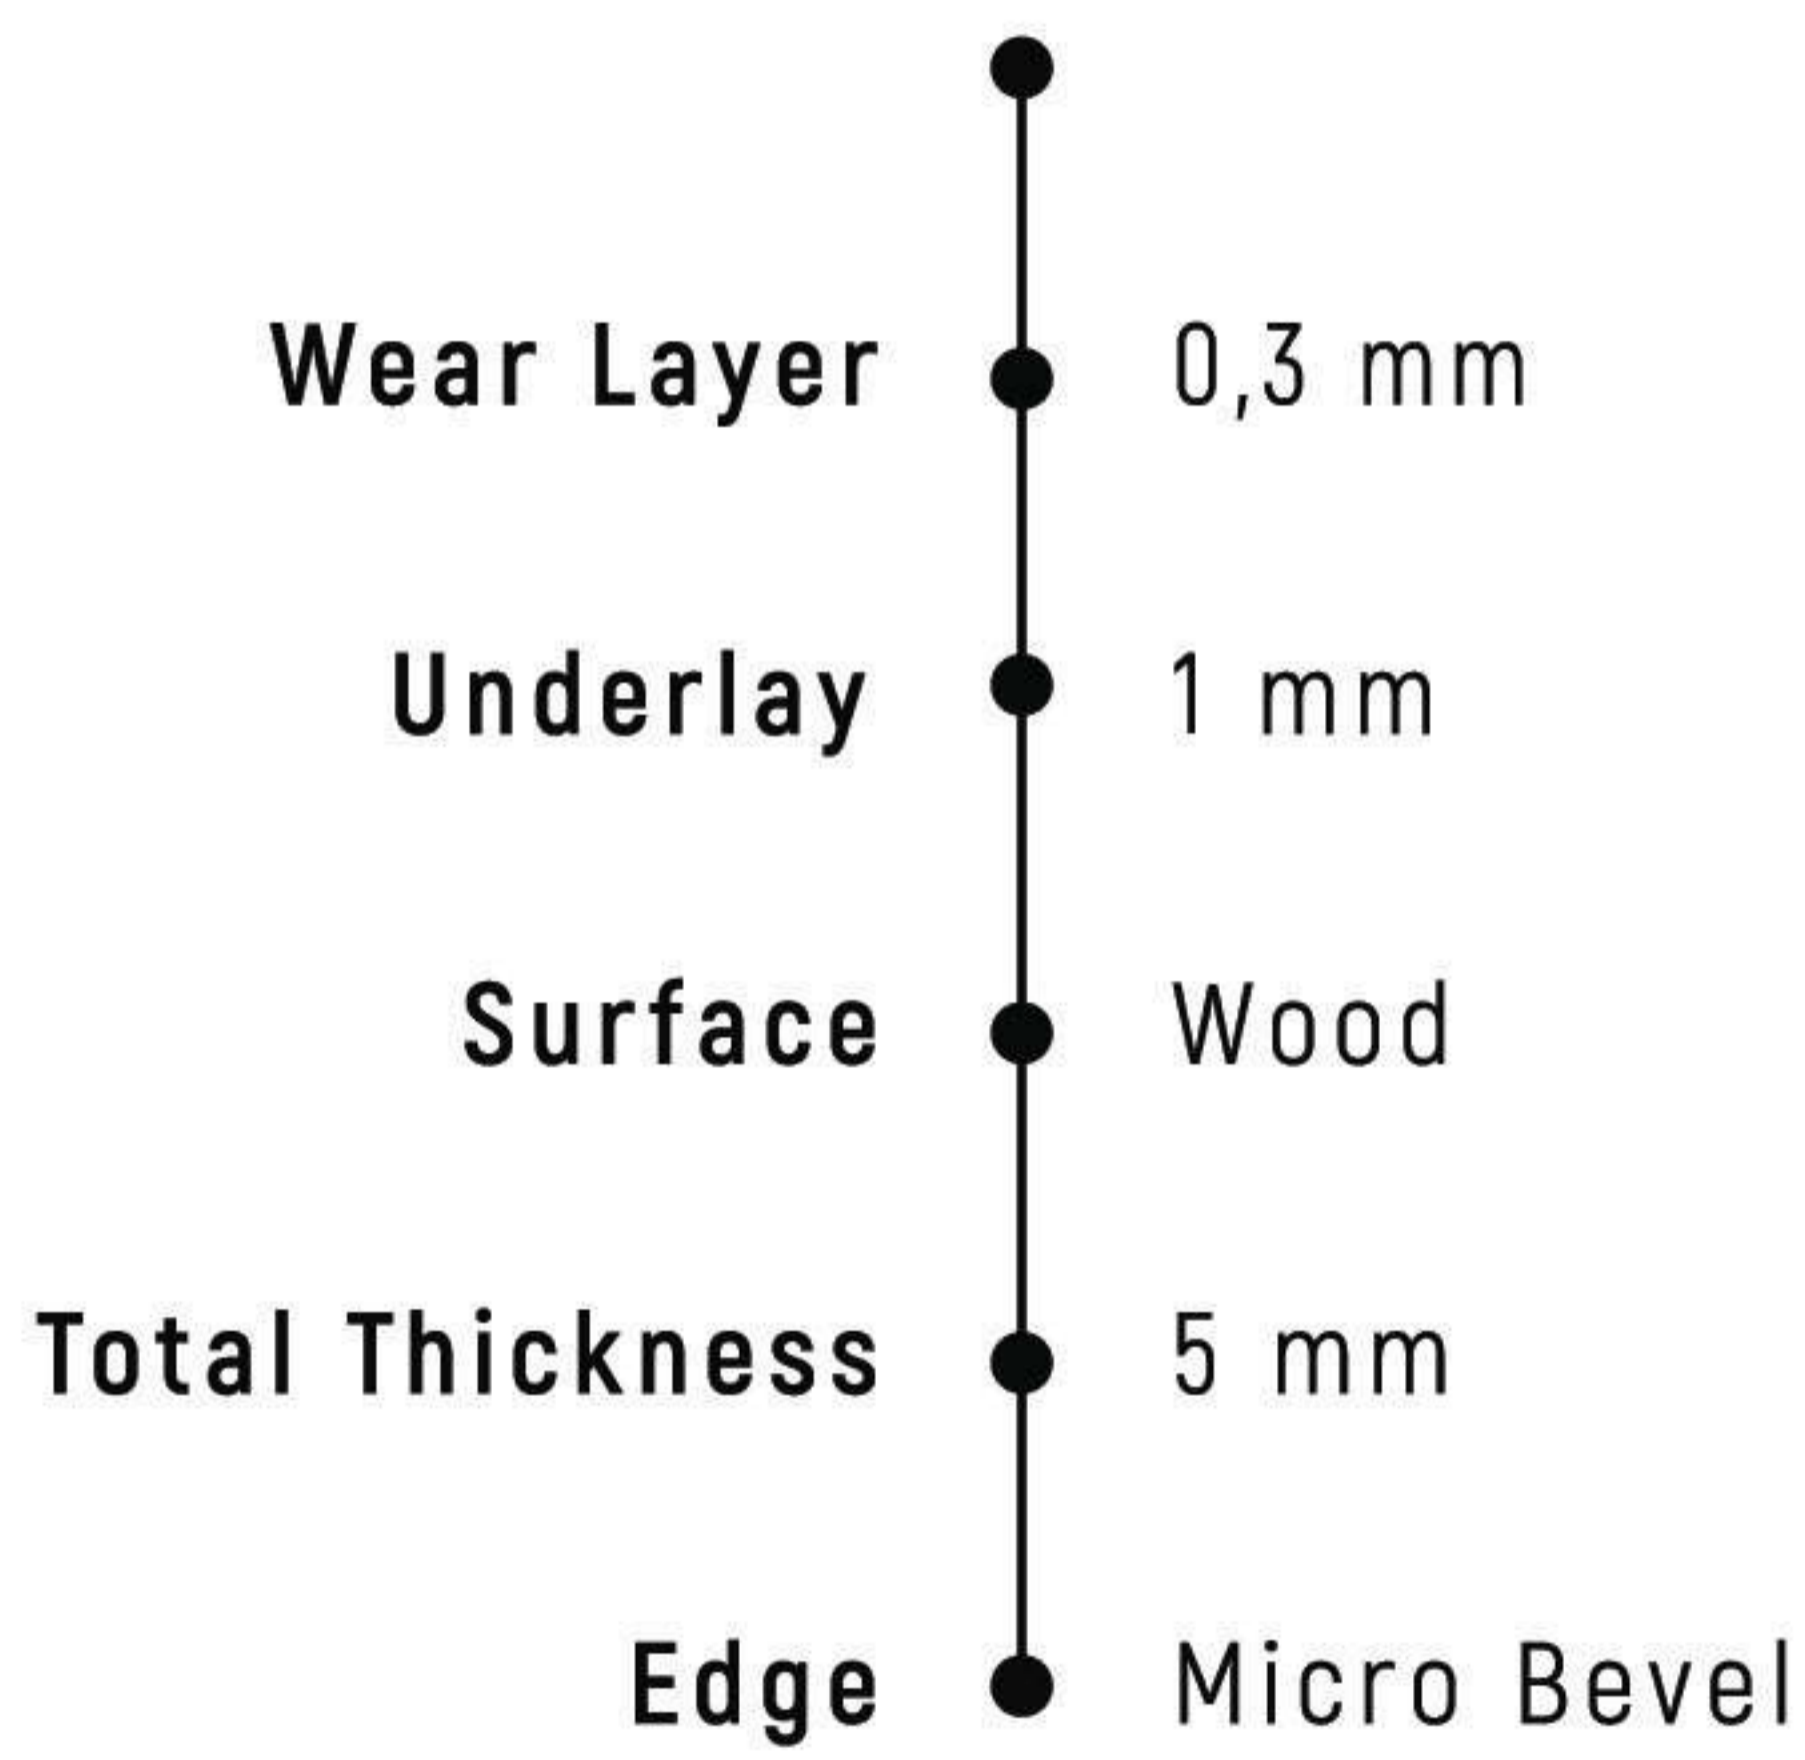

Rediscover Your Floors With Wood Quality

Antislip

Pet Friendly

Antibacterial

Sound Absorbent

Wear Resistance

Ultra Matte Surface

Moisture Resistance

High Density Underlay

Suitable for Underfloor Heating